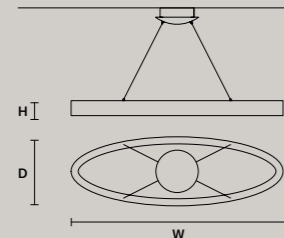

LIBE S100	
W	100 cm / 39.40"
D	16 cm / 6.30"
H	20 cm / 7.90"
STANDARD INTEGRATED LED LIGHTING	
63 W CRI>90 3000 K – 5922 NOMINAL LM	
ON REQUEST	
63 W CRI>90 2700 K – 5620 NOMINAL LM	
DIMMABLE	
0-10V	

LIBE ROUND S140	
∅	140 cm / 55.10"
H	8,5 cm / 3.30"
STANDARD INTEGRATED LED LIGHTING	
144 W CRI>90 3000 K – 13536 NOMINAL LM	
ON REQUEST	
144 W CRI>90 2700 K – 12850 NOMINAL LM	
DIMMABLE	
1-10V	

LIBE ROUND S115	
∅	115 cm / 45.30"
H	8,5 cm / 3.30"
STANDARD INTEGRATED LED LIGHTING	
116 W CRI>90 3000 K – 10904 NOMINAL LM	
ON REQUEST	
116 W CRI>90 2700 K – 10350 NOMINAL LM	
DIMMABLE	
1-10V	

LIBE ROUND S90	
∅	90 cm / 35.40"
H	8,5 cm / 3.30"
STANDARD INTEGRATED LED LIGHTING	
90 W CRI>90 3000 K – 8460 NOMINAL LM	
ON REQUEST	
90 W CRI>90 2700 K – 8030 NOMINAL LM	
DIMMABLE	
0-10V	

LIBE ROUND S60	
∅	60 cm / 23.60"
H	8,5 cm / 3.30"
STANDARD INTEGRATED LED LIGHTING	
59 W CRI>90 3000 K – 5546 NOMINAL LM	
ON REQUEST	
59 W CRI>90 2700 K – 5264 NOMINAL LM	
DIMMABLE	
0-10V	

LIBE ELLIPSE S120	
W	120 cm / 47.20"
D	40 cm / 15.70"
H	8,5 cm / 3.30"
STANDARD INTEGRATED LED LIGHTING	
86,5 W CRI>90 3000 K – 8131 NOMINAL LM	
ON REQUEST	
86,5 W CRI>90 2700 K – 7720 NOMINAL LM	
DIMMABLE	
0-10V	

SINGLE CANOPY

	SIZE	FINISHINGS	PRODUCT NAME
	∅ 27,5 cm / 10.80" H 9 cm / 3.50"	G14	LIBE ROUND S140 LIBE ROUND S115 LIBE ROUND S90 LIBE ROUND S60

SINGLE CANOPY

	SIZE	FINISHINGS	PRODUCT NAME
	∅ 27,5 cm / 10.80" H 9 cm / 3.50"	G14	LIBE S100 LIBE S160 LIBE ELLIPSE S90 LIBE ELLIPSE S120