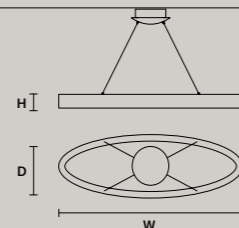

LIBE ELLIPSE S90	
W	90 cm / 35.40"
D	30 cm / 11.80"
H	8,5 cm / 3.30"
STANDARD INTEGRATED LED LIGHTING	
62,5 W CRI>90 3000 K – 5875 NOMINAL LM	
ON REQUEST	
62,5 W CRI>90 2700 K – 5580 NOMINAL LM	
DIMMABLE	
0-10V