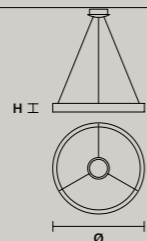

LIBE S100	
W	100 cm / 39.40"
D	16 cm / 6.30"
H	20 cm / 7.90"
STANDARD INTEGRATED LED LIGHTING	
63 W CRI>90 3000 K – 5922 NOMINAL LM	
ON REQUEST	
63 W CRI>90 2700 K – 5620 NOMINAL LM	
DIMMABLE	
0-10V	

LIBE ROUND S140	
∅	140 cm / 55.10"
H	8,5 cm / 3.30"
STANDARD INTEGRATED LED LIGHTING	
144 W CRI>90 3000 K – 13536 NOMINAL LM	
ON REQUEST	
144 W CRI>90 2700 K – 12850 NOMINAL LM	
DIMMABLE	
1-10V	

LIBE ROUND S115	
∅	115 cm / 45.30"
H	8,5 cm / 3.30"
STANDARD INTEGRATED LED LIGHTING	
116 W CRI>90 3000 K – 10904 NOMINAL LM	
ON REQUEST	
116 W CRI>90 2700 K – 10350 NOMINAL LM	
DIMMABLE	
1-10V	

LIBE ROUND S90	
∅	90 cm / 35.40"
H	8,5 cm / 3.30"
STANDARD INTEGRATED LED LIGHTING	
90 W CRI>90 3000 K – 8460 NOMINAL LM	
ON REQUEST	
90 W CRI>90 2700 K – 8030 NOMINAL LM	
DIMMABLE	
0-10V	

SINGLE CANOPY

	SIZE	FINISHINGS	PRODUCT NAME
	∅ 27,5 cm / 10.80" H 9 cm / 3.50"	G14	LIBE ROUND S140 LIBE ROUND S115 LIBE ROUND S90 LIBE ROUND S60

SINGLE CANOPY

	SIZE	FINISHINGS	PRODUCT NAME
	∅ 27,5 cm / 10.80" H 9 cm / 3.50"	G14	LIBE S100 LIBE S160 LIBE ELLIPSE S90 LIBE ELLIPSE S120