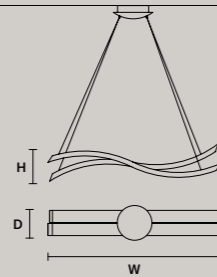

电镀金属灯架，带不透明水晶菱形散光罩。LED 灯。

إطار معدني مجلفن مع ناشر من المعينات الكريستالية غير شفافة. الإنارة ليدي.

G14 Ottone brunito
Burnished brass

DISCOVER MORE

LIBE S160	
W	160 cm / 63.00"
D	16 cm / 6.30"
H	30 cm / 11.80"
STANDARD INTEGRATED LED LIGHTING	
104 W CRI>90 3000 K – 9770 NOMINAL LM	
ON REQUEST	
104 W CRI>90 2700 K – 9280 NOMINAL LM	
DIMMABLE	
1-10V	

LIBE S100	
W	100 cm / 39.40"
D	16 cm / 6.30"
H	20 cm / 7.90"
STANDARD INTEGRATED LED LIGHTING	
63 W CRI>90 3000 K – 5922 NOMINAL LM	
ON REQUEST	
63 W CRI>90 2700 K – 5620 NOMINAL LM	
DIMMABLE	
0-10V	

LIBE ROUND S140	
∅	140 cm / 55.10"
H	8,5 cm / 3.30"
STANDARD INTEGRATED LED LIGHTING	
144 W CRI>90 3000 K – 13536 NOMINAL LM	
ON REQUEST	
144 W CRI>90 2700 K – 12850 NOMINAL LM	
DIMMABLE	
1-10V	

SINGLE CANOPY

	SIZE	FINISHINGS	PRODUCT NAME
	∅ 27,5 cm / 10.80" H 9 cm / 3.50"	G14	LIBE ROUND S140 LIBE ROUND S115 LIBE ROUND S90 LIBE ROUND S60

SINGLE CANOPY

	SIZE	FINISHINGS	PRODUCT NAME
	∅ 27,5 cm / 10.80" H 9 cm / 3.50"	G14	LIBE S100 LIBE S160 LIBE ELLIPSE S90 LIBE ELLIPSE S120