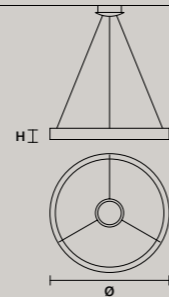

电镀金属灯架，带不透明水晶菱形散光罩。LED 灯。

إطار معدني مجلفن مع ناشر من المعينات الكريستالية غير شفافة. الإنارة ليدي.

G14 Ottone brunito
Burnished brass

DISCOVER MORE

LIBE S160	
W	160 cm / 63.00"
D	16 cm / 6.30"
H	30 cm / 11.80"
STANDARD INTEGRATED LED LIGHTING	
104 W CRI>90 3000 K – 9770 NOMINAL LM	
ON REQUEST	
104 W CRI>90 2700 K – 9280 NOMINAL LM	
DIMMABLE	
1-10V	

LIBE S100	
W	100 cm / 39.40"
D	16 cm / 6.30"
H	20 cm / 7.90"
STANDARD INTEGRATED LED LIGHTING	
63 W CRI>90 3000 K – 5922 NOMINAL LM	
ON REQUEST	
63 W CRI>90 2700 K – 5620 NOMINAL LM	
DIMMABLE	
0-10V	

LIBE ROUND S140	
∅	140 cm / 55.10"
H	8,5 cm / 3.30"
STANDARD INTEGRATED LED LIGHTING	
144 W CRI>90 3000 K – 13536 NOMINAL LM	
ON REQUEST	
144 W CRI>90 2700 K – 12850 NOMINAL LM	
DIMMABLE	
1-10V	

LIBE ELLIPSE S90	
W	90 cm / 35.40"
D	30 cm / 11.80"
H	8,5 cm / 3.30"
STANDARD INTEGRATED LED LIGHTING	
62,5 W CRI>90 3000 K – 5875 NOMINAL LM	
ON REQUEST	
62,5 W CRI>90 2700 K – 5580 NOMINAL LM	
DIMMABLE	
0-10V	

SINGLE CANOPY

	SIZE	FINISHINGS	PRODUCT NAME
	∅ 27,5 cm / 10.80" H 9 cm / 3.50"	G14	LIBE ROUND S140 LIBE ROUND S115 LIBE ROUND S90 LIBE ROUND S60

SINGLE CANOPY

	SIZE	FINISHINGS	PRODUCT NAME
	∅ 27,5 cm / 10.80" H 9 cm / 3.50"	G14	LIBE S100 LIBE S160 LIBE ELLIPSE S90 LIBE ELLIPSE S120