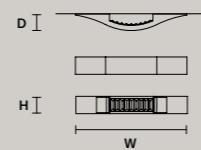

LIBE A55	
W	55 cm / 21.70"
D	8 cm / 3.10"
H	8,5 cm / 3.30"
STANDARD INTEGRATED LED LIGHTING	
7 W CRI>90 3000 K – 658 NOMINAL LM	
ON REQUEST	
7 W CRI>90 2700 K – 625 NOMINAL LM	
DIMMABLE	
NO