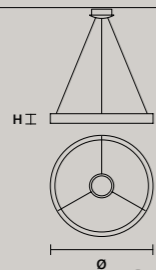

电镀金属灯架，带不透明水晶菱形散光罩。LED 灯。

إطار معدني مجلفن مع ناشر من المعينات الكريستالية غير شفافة. الإنارة ليدي.

G14 Ottone brunito
Burnished brass

DISCOVER MORE

LIBE S160	
W	160 cm / 63.00"
D	16 cm / 6.30"
H	30 cm / 11.80"
STANDARD INTEGRATED LED LIGHTING	
104 W CRI>90 3000 K – 9770 NOMINAL LM	
ON REQUEST	
104 W CRI>90 2700 K – 9280 NOMINAL LM	
DIMMABLE	
1-10V	

LIBE S100	
W	100 cm / 39.40"
D	16 cm / 6.30"
H	20 cm / 7.90"
STANDARD INTEGRATED LED LIGHTING	
63 W CRI>90 3000 K – 5922 NOMINAL LM	
ON REQUEST	
63 W CRI>90 2700 K – 5620 NOMINAL LM	
DIMMABLE	
0-10V	

LIBE ROUND S140	
∅	140 cm / 55.10"
H	8,5 cm / 3.30"
STANDARD INTEGRATED LED LIGHTING	
144 W CRI>90 3000 K – 13536 NOMINAL LM	
ON REQUEST	
144 W CRI>90 2700 K – 12850 NOMINAL LM	
DIMMABLE	
1-10V	

LIBE ROUND S115	
∅	115 cm / 45.30"
H	8,5 cm / 3.30"
STANDARD INTEGRATED LED LIGHTING	
116 W CRI>90 3000 K – 10904 NOMINAL LM	
ON REQUEST	
116 W CRI>90 2700 K – 10350 NOMINAL LM	
DIMMABLE	
1-10V	

LIBE ROUND S90	
∅	90 cm / 35.40"
H	8,5 cm / 3.30"
STANDARD INTEGRATED LED LIGHTING	
90 W CRI>90 3000 K – 8460 NOMINAL LM	
ON REQUEST	
90 W CRI>90 2700 K – 8030 NOMINAL LM	
DIMMABLE	
0-10V	

SINGLE CANOPY

	SIZE	FINISHINGS	PRODUCT NAME
	∅ 27,5 cm / 10.80" H 9 cm / 3.50"	G14	LIBE ROUND S140 LIBE ROUND S115 LIBE ROUND S90 LIBE ROUND S60

SINGLE CANOPY

	SIZE	FINISHINGS	PRODUCT NAME
	∅ 27,5 cm / 10.80" H 9 cm / 3.50"	G14	LIBE S100 LIBE S160 LIBE ELLIPSE S90 LIBE ELLIPSE S120